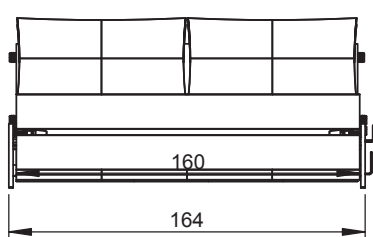

CUBED 90

2,54 cm = 1 US INCH

CUBED 140

2,54 cm = 1 US INCH

CUBED 160

2,54 cm = 1 US INCH

1

2

3

- ① x 4 
- ② x 4 
- ③ x 2 