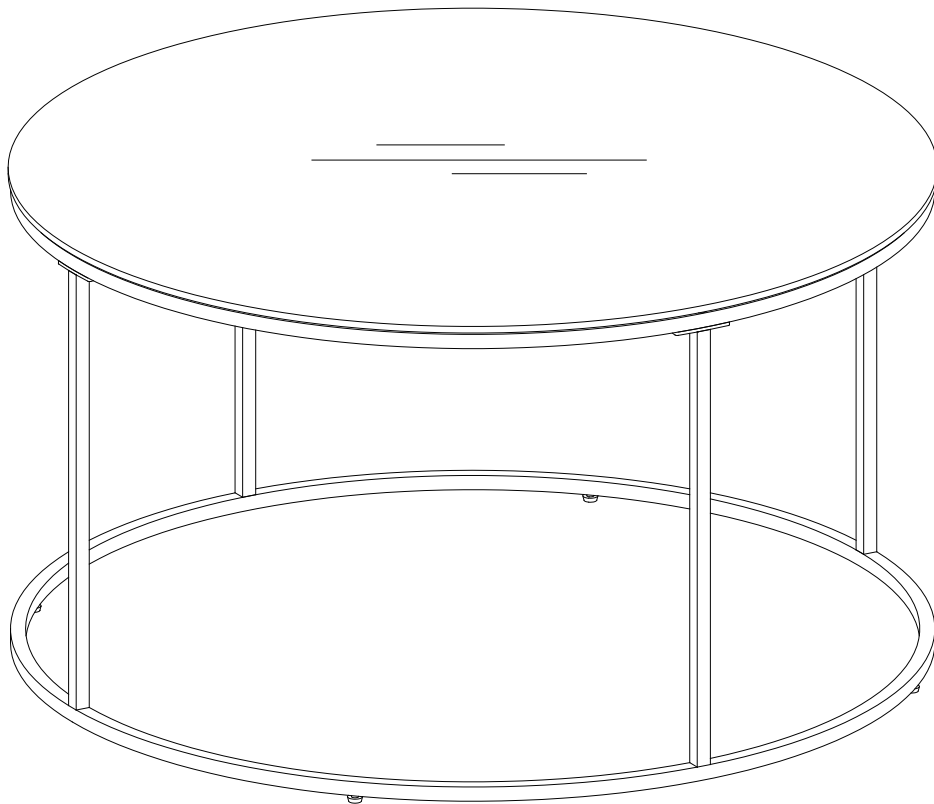

Bolton-coffee table

Bolton-coffee table

1(x1)

2(x1)

3(x1)

4(x4)

M6x10mm
Ax12

Ø30
Bx4

4mm
Cx4

Ø13
Dx4

Bolton-coffee table

1

2

3-4

Bolton-coffee table

3